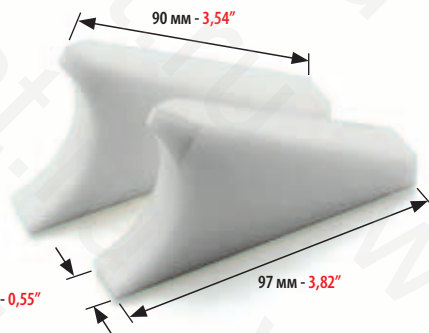

ЩЕЧКИ В КИПСЕЙКУ ДЛЯ:
INK DUCT END BLOCKS FOR:
HEIDELBERG GTO 52
SENZA/WITHOUT/SIN: "CPTRONIC"

УПАКОВКА: 2 ШТ.
PACKET: ONE PAIR

КОД
CODE

5109