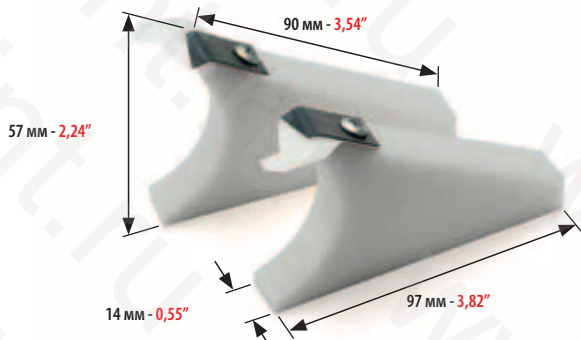

ЩЕЧКИ В КИПСЕЙКУ В КОМПЛЕКТЕ С ОТСЕКАТЕЛЯМИ КРАСКИ ДЛЯ:
COMPLETE INK DUCT END BLOCKS FOR:

HEIDELBERG GTO 52
SENZA/WITHOUT/SIN: "CPTRONIC"

УПАКОВКА: 2 ШТ.
PACKET: ONE PAIR

КОД
CODE

5110