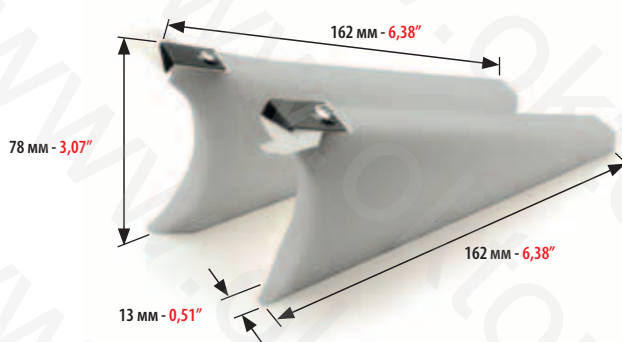

ЩЕЧКИ В КИПСЕЙКУ В КОМПЛЕКТЕ С ОТСЕКATEЛЯМИ КРАСКИ ДЛЯ:
COMPLETE INK DUCT END BLOCKS FOR:
HEIDELBERG
SPEEDMASTER 72/75 XL/102/102 CD/105 XL

УПАКОВКА: 2 ШТ.
PACKET: ONE PAIR

КОД
CODE

5125