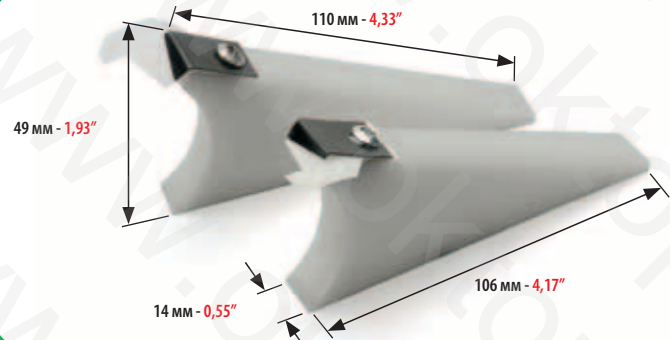

ЩЕЧКИ В КИПСЕЙКУ В КОМПЛЕКТЕ С ОТСЕКАТЕЛЯМИ КРАСКИ ДЛЯ:
COMPLETE INK DUCT END BLOCKS FOR:

HEIDELBERG GTO 52
CON/WITH: "CPC" E "CPTRONIC"

УПАКОВКА: 2 ШТ.
PACKET: ONE PAIR

КОД
CODE

5112