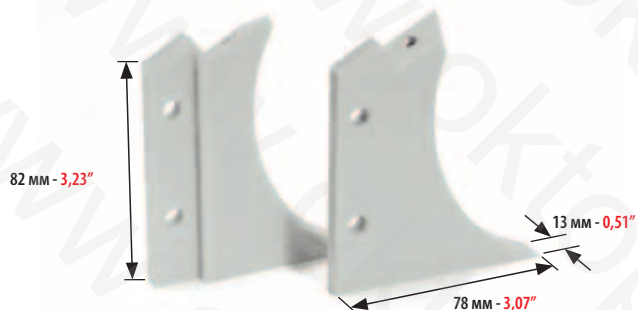

ЩЕЧКИ В КИПСЕЙКУ ДЛЯ:
INK DUCT END BLOCKS FOR:
HEIDELBERG WEB 8/12/16

УПАКОВКА: 2 ШТ.
PACKET: ONE PAIR

КОД
CODE

5131