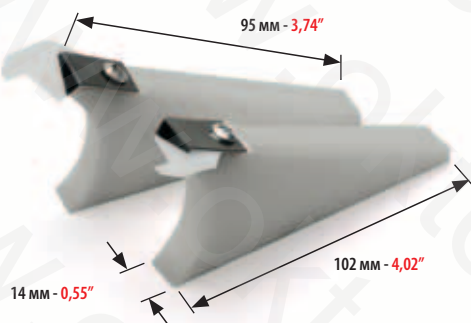

ЩЕЧКИ В КИПСЕЙКУ ДЛЯ:
INK DUCT END BLOCKS FOR:

HEIDELBERG SPEEDMASTER 52
VECCHIO MODELLO - OLD MODEL (FINO AL/UP TO/HASTA EL 1998)

УПАКОВКА: 2 ШТ.
PACKET: ONE PAIR

КОД
CODE

5113