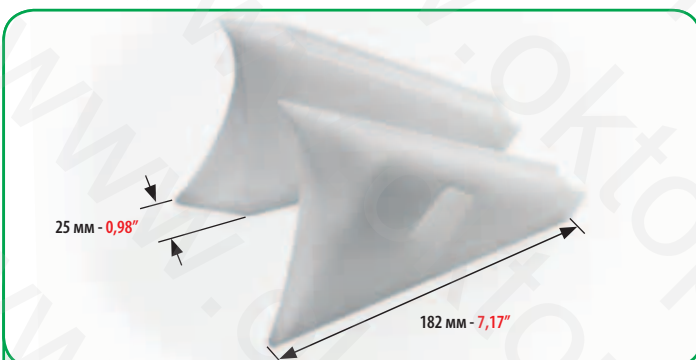

ЩЕЧКИ В КИПСЕЙКУ ДЛЯ::
INK DUCT END BLOCKS FOR:
HEIDELBERG SPEEDMASTER 145XL/162XL

CONFEZIONE: UNA COPPIA
PACKET: ONE PAIR

КОД
CODE

5137