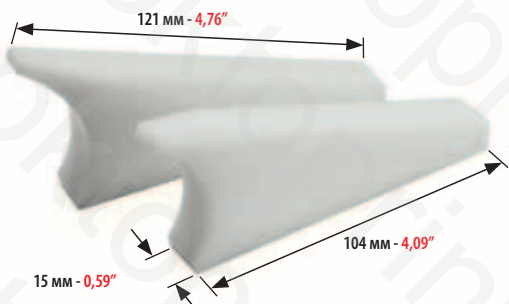

ЩЕЧКИ В КИПСЕЙКУ ДЛЯ:
INK DUCT END BLOCKS FOR:
HEIDELBERG QUICKMASTER 46-DI

УПАКОВКА: 2 ШТ.
PACKET: ONE PAIR

КОД
CODE

5108