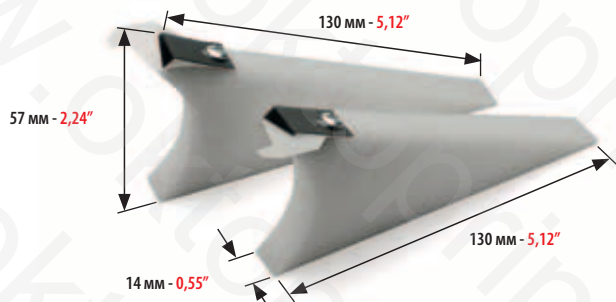

ЩЕЧКИ В КИПСЕЙКУ В КОМПЛЕКТЕ С ОТСЕКATEЛЯМИ КРАСКИ ДЛЯ:
COMPLETE INK DUCT END BLOCKS FOR:
HEIDELBERG MO

УПАКОВКА: 2 ШТ.
PACKET: ONE PAIR

КОД
CODE

5115