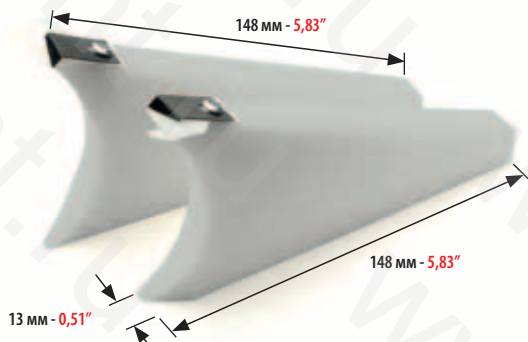

ЩЕЧКИ В КИПСЕЙКУ В КОМПЛЕКТЕ С ОТСЕКATEЛЯМИ КРАСКИ ДЛЯ:
COMPLETE INK DUCT END BLOCKS FOR:
HEIDELBERG SPEEDMASTER 74 CD
PRINTMASTER 74

УПАКОВКА: 2 ШТ.
PACKET: ONE PAIR

КОД
CODE

5119