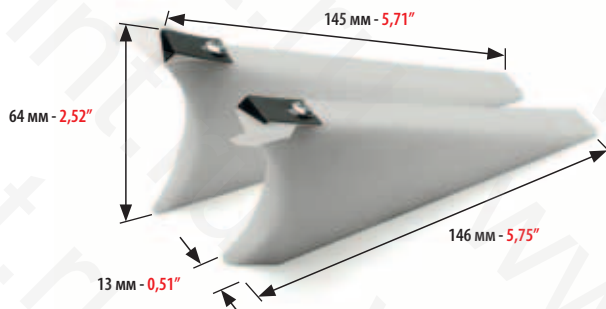

ЩЕЧКИ В КИПСЕЙКУ В КОМПЛЕКТЕ С ОТСЕКATEЛЯМИ КРАСКИ ДЛЯ:
COMPLETE INK DUCT END BLOCKS FOR:
HEIDELBERG SPEEDMASTER 74

УПАКОВКА: 2 ШТ.
PACKET: ONE PAIR

КОД
CODE

5120