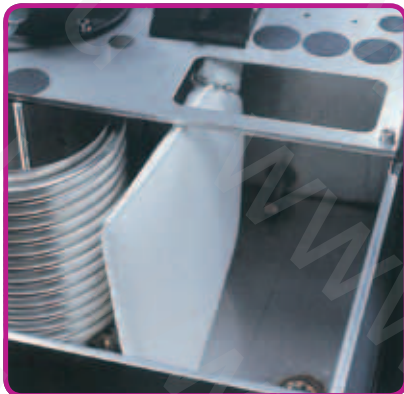

MAGIC FILTER PLUS®

СПЕЦИАЛЬНЫЕ ФИЛЬТРЫ ДЛЯ СИСТЕМ УВЛАЖНЕНИЯ
SPECIAL FILTER BAGS FOR FOUNTAIN REFRIGERATING SYSTEMS

Фильтры для систем увлажнения **"MAGIC FILTER PLUS"** изготавливаются из специального материала, гарантирующего отличное качество фильтрации даже при высоком давлении и наличии твердодисперсных частиц в увлажняющем растворе. Высокий уровень качества фильтров **"MAGIC FILTER PLUS"** обеспечивает эффективную фильтрацию в течении длительного времени.

ВАЖНО:

ВСЕ ФИЛЬТРЫ **"MAGIC FILTER PLUS"** ИМЕЮТ СПЕЦИАЛЬНУЮ ДВОЙНУЮ УСИЛЕННУЮ ПРОШИВКУ.

The filter bags **"MAGIC FILTER PLUS"** are manufactured with a special material that ensures the most accurate filtering, even with high pressure, of the tiniest dirt particles in the refrigerating system.

The high quality grade of the filter bags **"MAGIC FILTER PLUS"** ensures a long and lasting filtering action for several production cycles.

IMPORTANT:

ALL OUR **"MAGIC FILTER PLUS"** FILTERS ARE MADE WITH DOUBLE REINFORCED STITCHING.

ДВОЙНОЙ УСИЛЕННЫЙ ШОВ
DOUBLE REINFORCED STITCHING