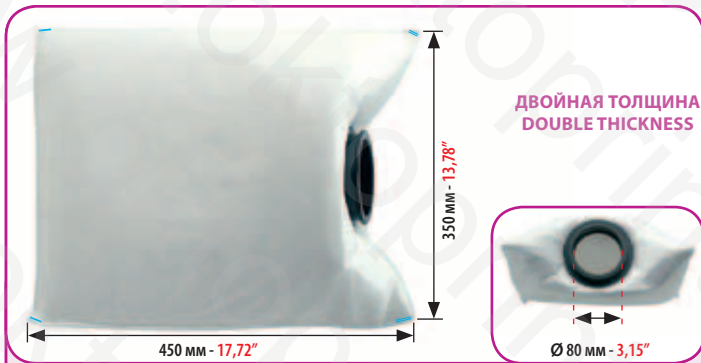

TECHNOTRANS
ДЛЯ/FOR:

ROLAND 700/900 - KBA - MITSUBISHI ETC.

МИНИМАЛЬНЫЙ ЗАКАЗ: 2 ШТ.
MINIMUM ORDER 2 PCS

КОД
CODE

10000